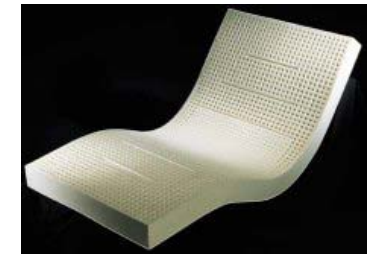

NATURAL expressions

SIERRA

Premium European Cover With Soothing Aloe Vera
Durable yet Soft
Elegant Look and Feel

Plush Quilting
With New Zealand Lambs Wool
Natures Natural Thermal Regulator-
Cool in Summer, Warm in Winter

Latex Comfort Layer
100% Pure Belgian Tri-Zoned Latex

Solid Pine Foundation
Sturdy All Wood Foundation
for Extra Strength Support

Orthopedic Support Base
With Durable Edge Support

CLASSIC
SLEEP PRODUCTS