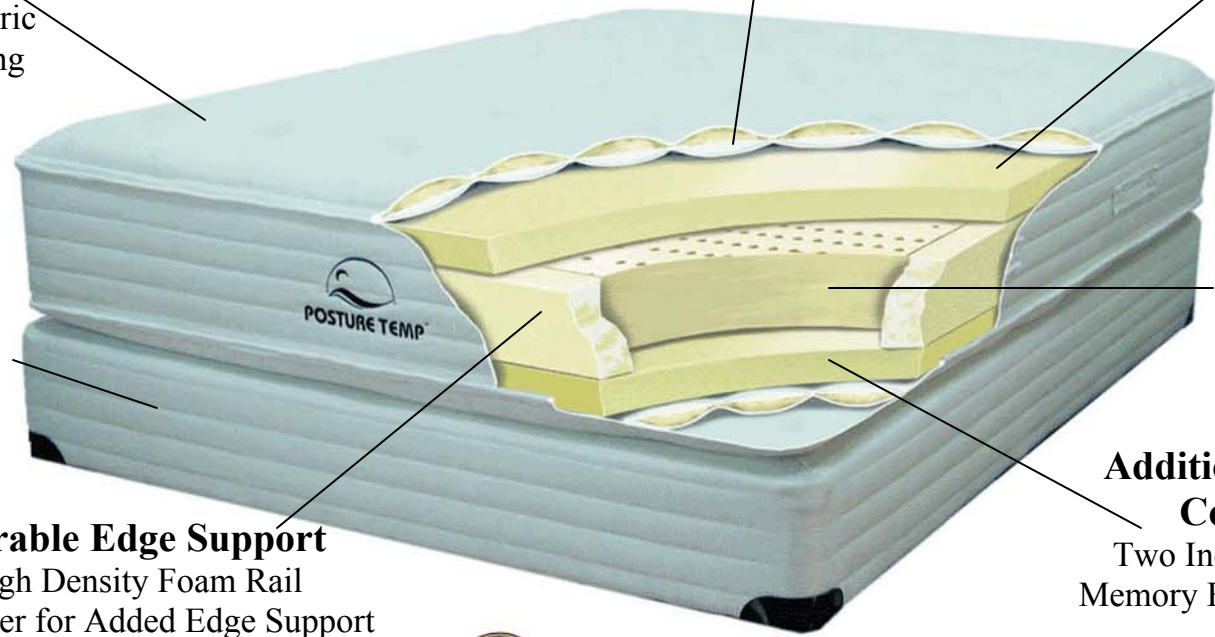

## THE EXCALIBUR

**Premium European  
Lyocell Cover**  
Durable yet Soft  
All Natural Absorbent Fabric  
with Tack & Jump Quilting

**Plush Quilt Top Fill**  
1 Layer of New Zealand Wool  
with 2 Additional Layers of Quiltflex

**Visco Elastic Memory  
Comfort Layer**  
Two Inches of  
Visco Elastic Memory Foam

**Solid Pine Foundation**  
Sturdy All Wood Foundation  
for Extra Strength Support

**Tri-Zone Latex Layer**  
Five Inches of 100% Pure  
Belgian Tri-Zoned Latex

**Durable Edge Support**  
High Density Foam Rail  
Perimeter for Added Edge Support

**Additional Visco Elastic  
Comfort Layer**  
Two Inches of Visco Elastic  
Memory Foam for Plush Support

**CLASSIC**  
SLEEP PRODUCTS